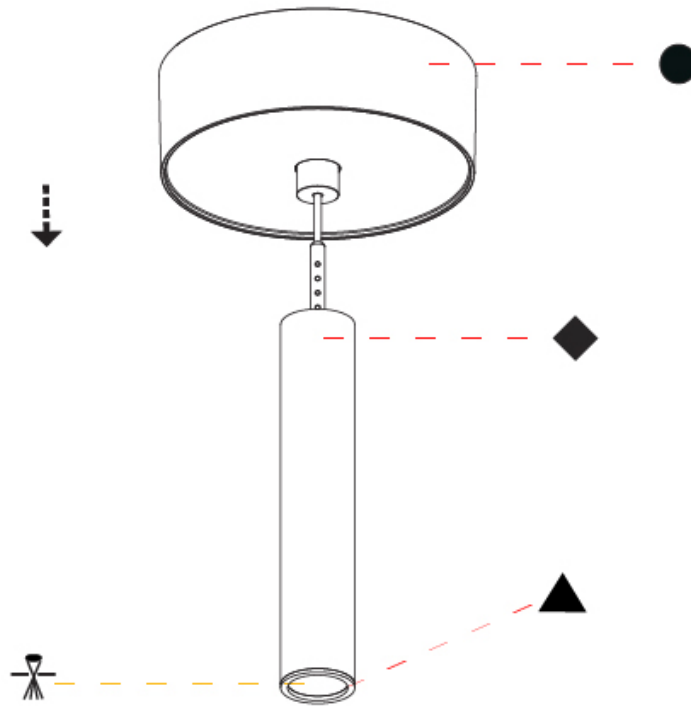

HANGOVER PLUG SHINE MONOPOINT SURFACE CANOPY SUSPENSION

A30847-

PROJECT
TYPE
SPECIFIER
QUANTITY
DATE

A