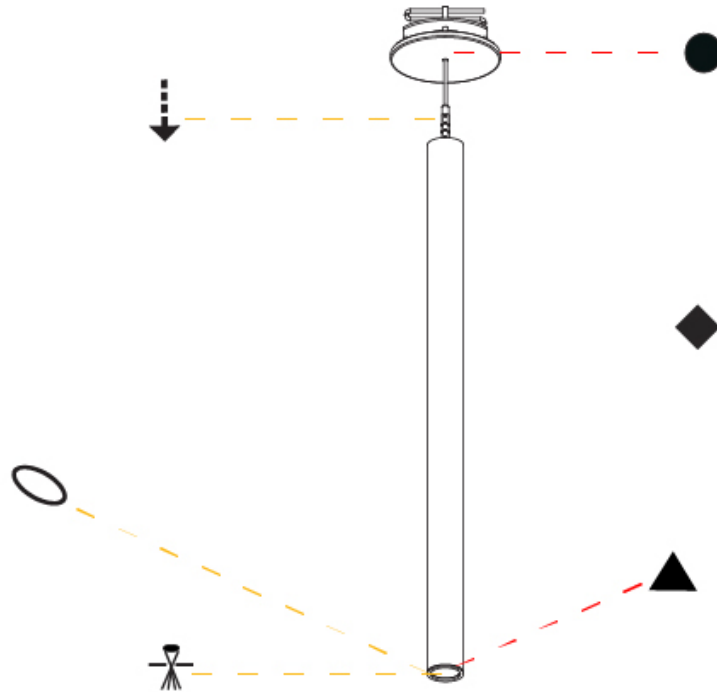

HANGOVER PLUG SHINE MONOPOINT RECESSED CANOPY SUSPENSION

A30844-

PROJECT _____

TYPE _____

SPECIFIER _____

QUANTITY _____

DATE _____

A