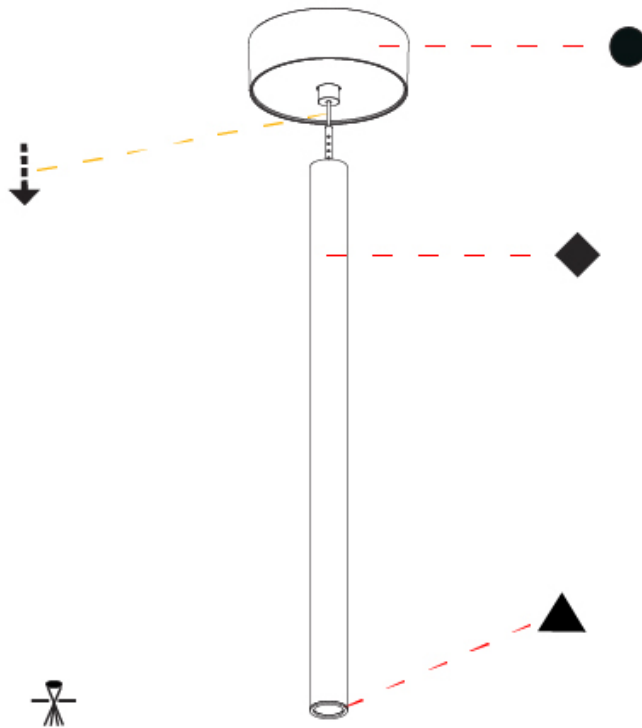

HANGOVER PLUG SHINE MONOPOINT SURFACE CANOPY SUSPENSION

A30849-

PROJECT
TYPE
SPECIFIER
QUANTITY
DATE

A