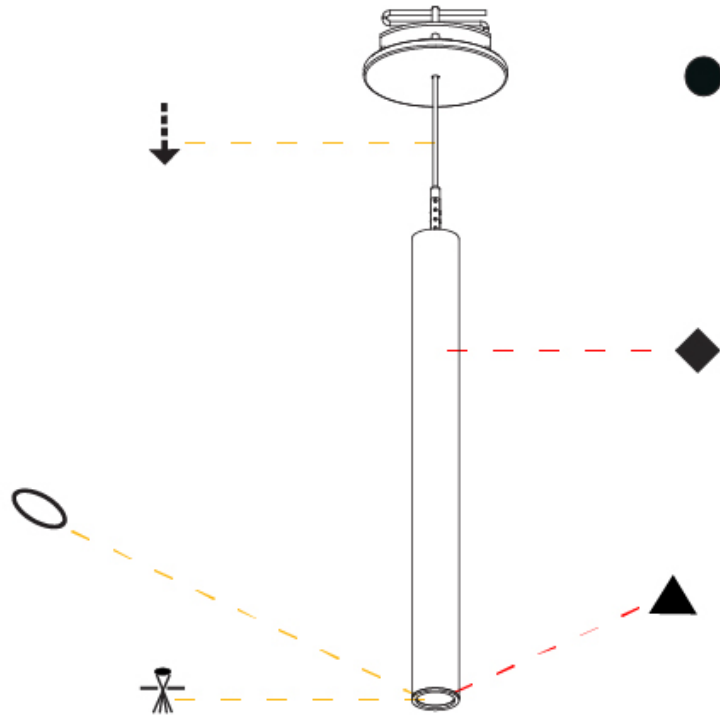

HANGOVER PLUG SHINE MONOPOINT RECESSED CANOPY SUSPENSION

A30843-

PROJECT	_____
TYPE	_____
SPECIFIER	_____
QUANTITY	_____
DATE	_____

A