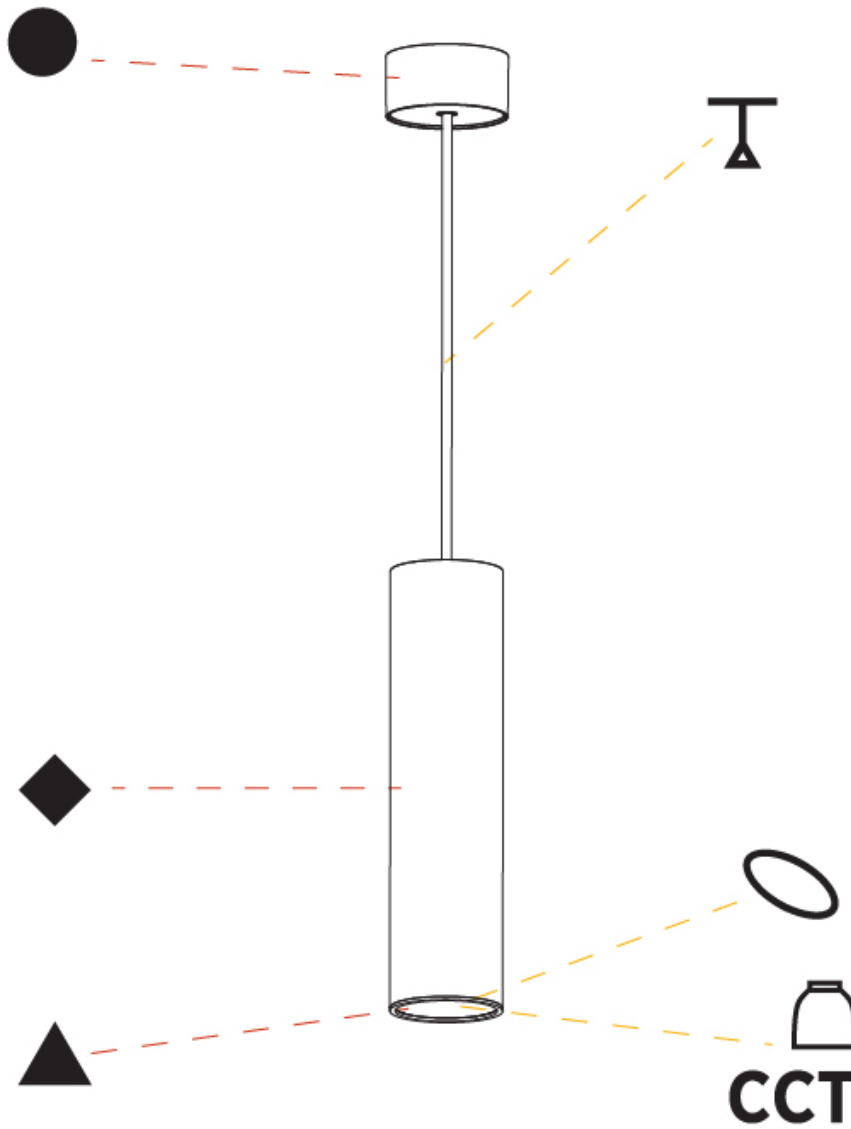

HANGOVER MONOPOINT SURFACE CANOPY SUSPENSION

A300167-

PROJECT
TYPE
SPECIFIER
QUANTITY
DATE