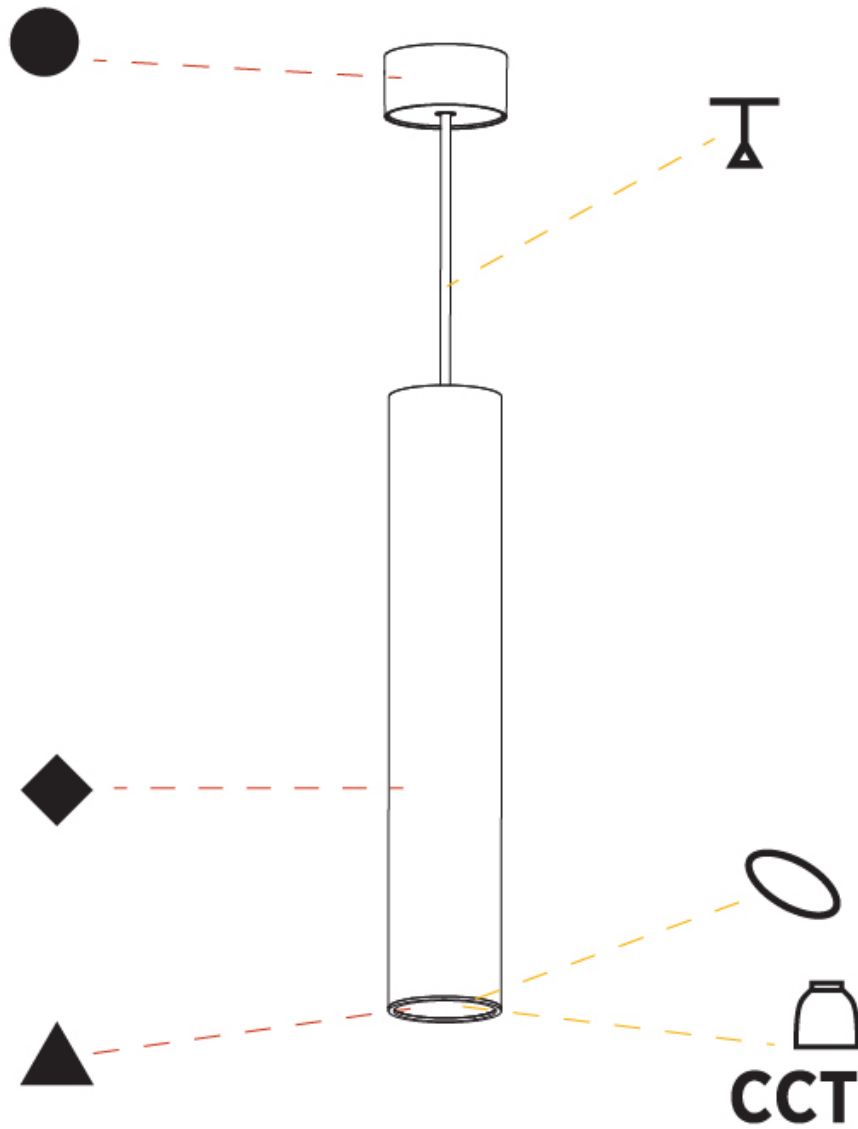

HANGOVER MONOPOINT SURFACE CANOPY SUSPENSION

A300170-

PROJECT	_____
TYPE	_____
SPECIFIER	_____
QUANTITY	_____
DATE	_____

A