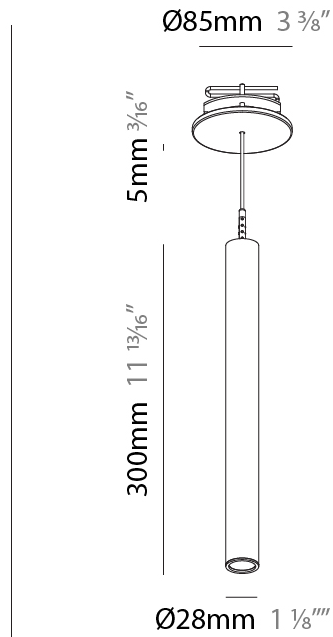

ELECTRICAL

Lamp Type: LED (Zhaga Standard)
Input Wattage (W): 6.6
Total Output Wattage (W): 6
Dimming: Tri-Mode (Non-Dimming and Phase Dimming (120Vac only) and 0-10V Dimming)
Driver Included: Yes
Driver Location: External
Driver Type: Constant Current - Universal
Driver Class: Class 2
Housing: ENCP3 w/Quick Connect
Input Voltage (V): 120 - 277
Constant Current (MA): 500

LED

Number of LEDs: 1
Color Temperature (°K): 2700 / 3000 / 4000
Max. Delivered Lumen (lm): 330 / 360 / 380
CRI: >90 CRI
Lamp Life (hrs): 50000
Upon Request: ***3500K available in minimum quantities (larger quantities upon request)

OPTICAL

Optic°: 24 / 32 / 58

RATINGS AND CERTIFICATIONS

Certified By: Certified for North American Standards

© 2024, T 1800-388-3382, F 416-247-9319, www.zaneen.com

Available for International specifications by adding 'INT' at the end of the existing Model #. For assistance on 'custom' specifications, contact zteam@zaneen.com. In a constant effort to supply the best product, we reserve the right to change specifications or materials without notice. The most recent specification sheets are found at zaneen.com