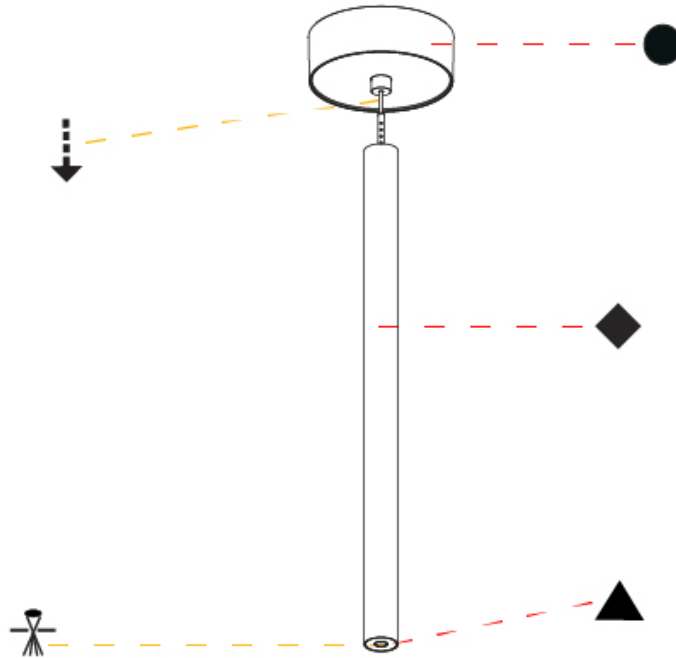

HANGOVER PLUG MONOPOINT SURFACE CANOPY SUSPENSION

A30846-

PROJECT
TYPE
SPECIFIER
QUANTITY
DATE

A