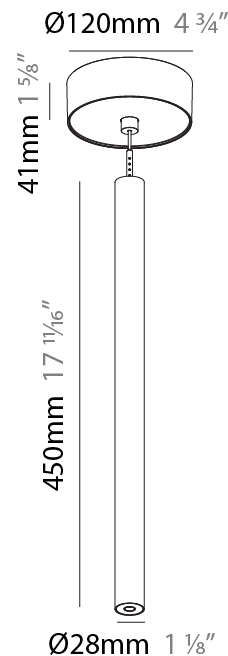

GENERAL

Series: Hangover
Subseries: Hangover Plug Monopoint Surface Canopy
Brand: Prolight
Division: Architectural
Mounting Type: Suspension
Mounting Location: Ceiling
Subcategory: Pendant

PHYSICAL

Shape: Cylinder
Diameter (mm): 28
Diameter (in): 1 1/8
Height (mm): 450
Height (in): 17 11/16
Max. Overall Height (mm): 2450
Max. Overall Height (in): 96 7/16
Light Distribution: Downlight
Weight (kg): 0.504
Weight (lbs): 1.11
Fixture Finish: [SSR / BKV / CWI / CRY / HAB / LAG / UFT / ITA / RUA / RUR / MIC / FTG / MYG / TWT / LOD / PUS / FRO / FUP / KIA / POP / BLS / SPG / MEY / GOH / GUM / CHC / COM / ABZ / JAG / OBR / MOS / ROR](#)
Fixture Material: Aluminum
Cable Details: [2000mm or 4000mm Black Cable](#)

ELECTRICAL

Lamp Type: LED (Zhaga Standard)
Input Wattage (W): 6.6
Total Output Wattage (W): 6
Dimming: Tri-Mode (Non-Dimming and Phase Dimming (120Vac only) and 0-10V Dimming)
Driver Included: Yes
Driver Location: External
Driver Type: Constant Current - Universal
Driver Class: Class 2
Housing: ENCP3 w/quick connect
Input Voltage (V): 120 - 277
Constant Current (MA): 500

LED

Number of LEDs: 1
Color Temperature (°K): [2700 / 3000 / 4000](#)
Max. Delivered Lumen (lm): 330 / 360 / 380
CRI: >90 CRI
Lamp Life (hrs): 50000
Upon Request: ***3500K available in minimum quantities (larger quantities upon request)

OPTICAL

Optic°: [24 / 32 / 34 / 55 / 58](#)

RATINGS AND CERTIFICATIONS

Certified By: Certified for North American Standards
IP rating: IP20