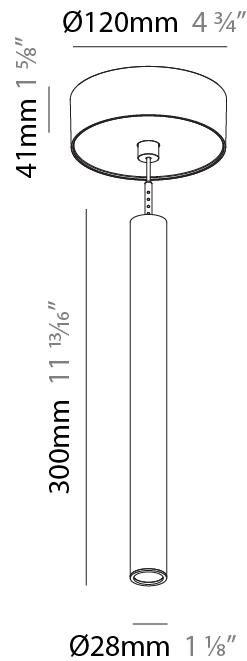

PHYSICAL

Shape: Cylinder
Diameter (mm): 28
Diameter (in): 1 1/8
Height (mm): 300
Height (in): 11 13/16
Max. Overall Height (mm): 2300
Max. Overall Height (in): 90 7/16
Light Distribution: Downlight
Weight (kg): 0.63
Weight (lbs): 1.39
Diffuser: Shine Ring - Opal / Yellow / Orange / Red / Blue / Green
Fixture Finish: SSR / BKV / CWI / CRY / HAB / LAG / UFT / ITA / RUA / RUR / MIC / FTG / MYG / TWT / LOD / PUS / FRO / FUP / KIA / POP / BLS / SPG / MEY / GOH / GUM / CHC / COM / ABZ / JAG / OBR / MOS / ROR
Fixture Material: Aluminum
Cable Details: 2000mm or 4000mm Black Cable

ELECTRICAL

Lamp Type: LED (Zhaga Standard)
Input Wattage (W): 6.6
Total Output Wattage (W): 6
Dimming: Tri-Mode (Non-Dimming and Phase Dimming (120Vac only) and 0-10V Dimming)
Driver Included: Yes
Driver Location: External
Driver Type: Constant Current - Universal
Driver Class: Class 2
Housing: ENCP3 w/quick connect
Input Voltage (V): 120 - 277
Constant Current (MA): 500

LED

Number of LEDs: 1
Color Temperature (°K): 2700 / 3000 / 4000
Max. Delivered Lumen (lm): 330 / 350 / 370
CRI: >90 CRI
Efficiency (%): 86
Lamp Life (hrs): 50000
Upon Request: ***3500K available in minimum quantities (larger quantities upon request)

OPTICAL

Optic°: 24 / 32 / 58

RATINGS AND CERTIFICATIONS

Certified By: Certified for North American Standards
IP rating: IP20