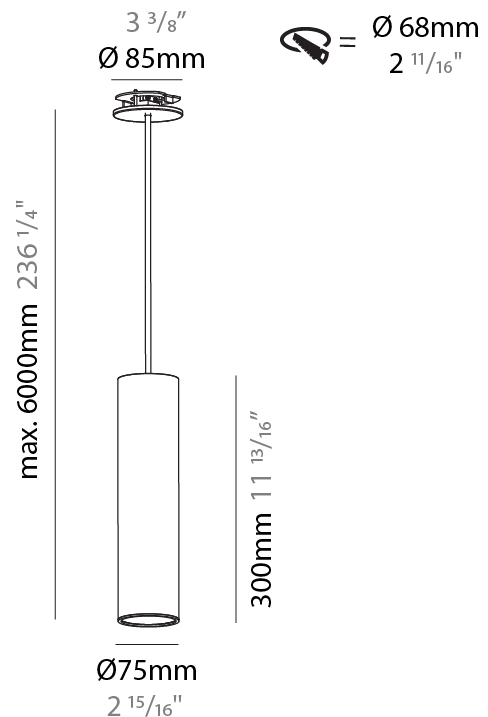

PHYSICAL

Shape: Cylinder
Diameter (mm): 75
Diameter (in): 2 ¹⁵/₁₆
Height (mm): 300
Height (in): 11 ¹³/₁₆
Max. Overall Height (mm): 2300
Max. Overall Height (in): 90 ⁹/₁₆
Light Distribution: Direct / Indirect / Downlight
Diffuser: Shine Ring 0-6
Fixture Finish: SSR / BKV / CWI / CRY / HAB / LAG / UFT / ITA / RUA / RUR / MIC / FTG / MYG / TWT / LOD / PUS / FRO / FUP / KIA / POP / BLS / SPG / MEY / GOH / GUM / CHC / COM / ABZ / JAG / OBR / MOS / ROR
Fixture Material: Aluminum
Cable Details: 2000mm / 6000mm Cable in White / Black / Orange / Red
Cut-out Measurements: 68mm / 2 11/16"

ELECTRICAL

Lamp Type: LED (Zhaga Standard)
Input Wattage (W): 10.9
Total Output Wattage (W): 9
Dimming: Tri-Mode (Non-Dimming and Phase Dimming (120Vac only) and 0-10V Dimming)
Driver Included: Yes
Driver Location: External
Driver Type: Constant Current - Universal
Driver Class: Class 2
Housing: ENCP3 w/Quick Connect
Input Voltage (V): 120 - 277
Constant Current (MA): 500

LED

Number of LEDs: 1
Color Temperature (°K): 2700 / 3000 / 4000
Max. Delivered Lumen (lm): 923
CRI: >90 CRI
Lamp Life (hrs): 50000
Upon Request: ***3500K available in minimum quantities (larger quantities upon request)

OPTICAL

Reflector: 18 / 36 / 52

RATINGS AND CERTIFICATIONS

Certified By: Certified for North American Standards
IP rating: IP20