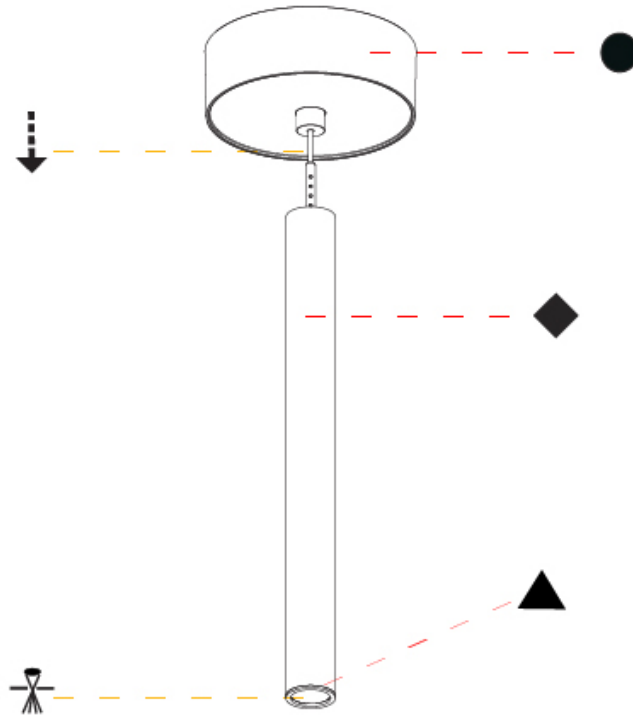

HANGOVER PLUG SHINE MONOPOINT SURFACE CANOPY SUSPENSION

A30848-

PROJECT _____

TYPE _____

SPECIFIER _____

QUANTITY _____

DATE _____

A