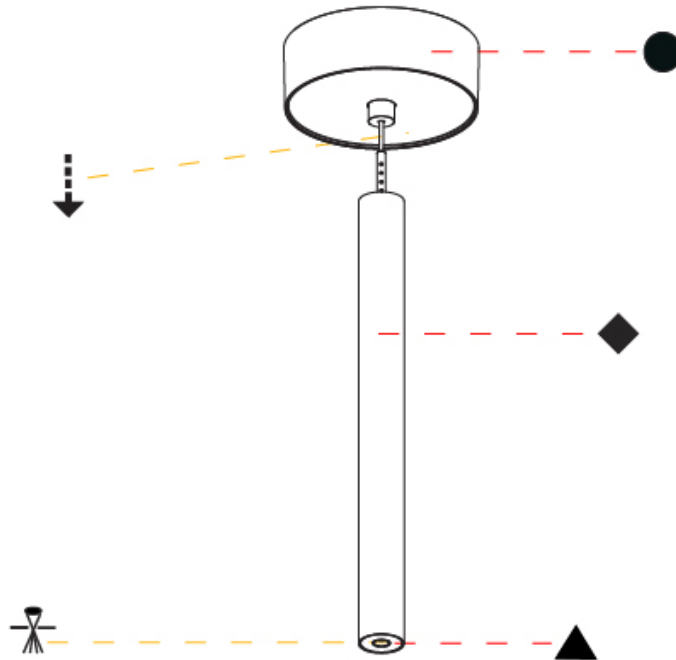

HANGOVER PLUG MONOPOINT SURFACE CANOPY SUSPENSION

A30845-

PROJECT
TYPE
SPECIFIER
QUANTITY
DATE

A