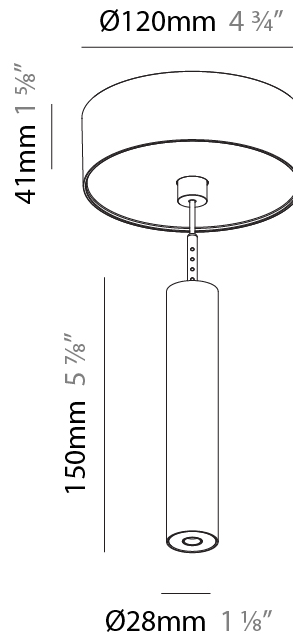

Series: Hangover
Subseries: Hangover Plug Monopoint Surface Canopy
Brand: Prolight
Division: Architectural
Mounting Type: Suspension
Mounting Location: Ceiling
Subcategory: Pendant

PHYSICAL

Shape: Cylinder
Diameter (mm): 28
Diameter (in): 1 1/8
Height (mm): 150
Height (in): 5 7/8
Max. Overall Height (mm): 2150
Max. Overall Height (in): 84 3/8
Light Distribution: Downlight
Weight (kg): 0.422
Weight (lbs): 0.93
Fixture Finish: SSR / BKV / CWI / CRY / HAB / LAG / UFT / ITA / RUA / RUR / MIC / FTG / MYG / TWT / LOD / PUS / FRO / FUP / KIA / POP / BLS / SPG / MEY / GOH / GUM / CHC / COM / ABZ / JAG / OBR / MOS / ROR
Fixture Material: Aluminum
Cable Details: 2000mm or 4000mm Black Cable

ELECTRICAL

Lamp Type: LED (Zhaga Standard)
Input Wattage (W): 6.6
Total Output Wattage (W): 6
Dimming: Tri-Mode (Non-Dimming and Phase Dimming (120Vac only) and 0-10V Dimming)
Driver Included: Yes
Driver Location: External
Driver Type: Constant Current - Universal
Driver Class: Class 2
Housing: ENCP3 w/Quick Connect
Input Voltage (V): 120 - 277
Constant Current (MA): 500

LED

Number of LEDs: 1
Color Temperature (°K): 2700 / 3000 / 4000
Max. Delivered Lumen (lm): 330 / 360 / 380
CRI: >90 CRI
Efficiency (%): 86
Lamp Life (hrs): 50000
Upon Request: ***3500K available in minimum quantities (larger quantities upon request)

OPTICAL

Optic°: 24 / 32 / 34 / 55 / 58

RATINGS AND CERTIFICATIONS

Certified By: Certified for North American Standards
IP rating: IP20