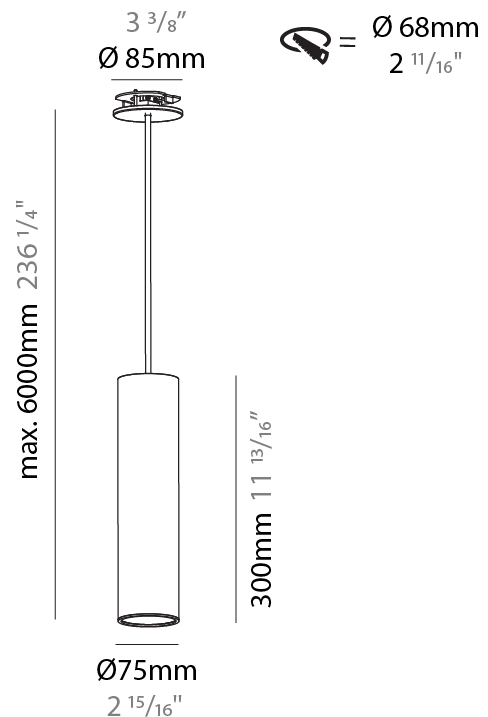

PHYSICAL

Shape: Cylinder
Diameter (mm): 75
Diameter (in): 2 ¹⁵/₁₆
Height (mm): 300
Height (in): 11 ¹³/₁₆
Max. Overall Height (mm): 2300
Max. Overall Height (in): 90 ⁹/₁₆
Light Distribution: Downlight
Diffuser: Shine Ring 0-6
Fixture Finish: SSR / BKV / CWI / CRY / HAB / LAG / UFT / ITA / RUA / RUR / MIC / FTG / MYG / TWT / LOD / PUS / FRO / FUP / KIA / POP / BLS / SPG / MEY / GOH / GUM / CHC / COM / ABZ / JAG / OBR / MOS / ROR
Fixture Material: Aluminum
Cable Details: 2000mm / 6000mm Cable in White / Black / Orange / Red
Cut-out Measurements: 68mm / 2 11/16"

ELECTRICAL

Lamp Type: LED (Zhaga Standard)
Input Wattage (W): 10.9
Total Output Wattage (W): 9
Dimming: Tri-Mode (Non-Dimming and Phase Dimming (120Vac only) and 0-10V Dimming)
Driver Included: Yes
Driver Location: External
Driver Type: Constant Current - Universal
Driver Class: Class 2
Housing: ENCP3 w/Quick Connect
Input Voltage (V): 120 - 277
Constant Current (MA): 500

LED

Number of LEDs: 1
Color Temperature (°K): 2700 / 3000 / 4000
Max. Delivered Lumen (lm): 923
CRI: >90 CRI
Lamp Life (hrs): 50000
Upon Request: ***3500K available in minimum quantities (larger quantities upon request)

OPTICAL

Reflector: 18 / 36 / 52

RATINGS AND CERTIFICATIONS

Certified By: Certified for North American Standards
IP rating: IP20