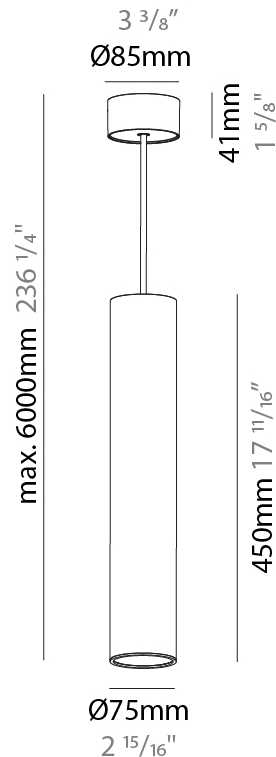

GENERAL

Series: Hangover
Subseries: Hangover Monopoint Surface Canopy
Brand: Prolicht
Division: Architectural
Mounting Type: Suspension
Mounting Location: Ceiling
Subcategory: Pendant

PHYSICAL

Shape: Cylinder
Diameter (mm): 75
Diameter (in): 2 ¹⁵/₁₆
Height (mm): 450
Height (in): 17 ¹¹/₁₆
Max. Overall Height (mm): 2450
Max. Overall Height (in): 96 ⁷/₁₆
Light Distribution: Direct / Indirect
Diffuser: Shine Ring 0-6
Fixture Finish: SSR / BKV / CWI / CRY / HAB / LAG / UFT / ITA / RUA / RUR / MIC / FTG / MYG / TWT / LOD / PUS / FRO / FUP / KIA / POP / BLS / SPG / MEY / GOH / GUM / CHC / COM / ABZ / JAG / OBR / MOS / ROR
Fixture Material: Aluminum
Cable Details: 2000mm / 6000mmm Cable in White / Black / Orange / Red

ELECTRICAL

Lamp Type: LED (Zhaga Standard)
Input Wattage (W): 20.8
Total Output Wattage (W): 19
Dimming: Tri-Mode (Non-Dimming and Phase Dimming (120Vac only) and 0-10V Dimming)
Driver Included: Yes
Driver Location: External
Driver Type: Constant Current - Universal
Driver Class: Class 2
Housing: ENCP3
Input Voltage (V): 120 - 277
Constant Current (MA): 500

LED

Number of LEDs: 2
Color Temperature (°K): 2700 / 3000 / 4000
Max. Delivered Lumen (lm): 1821
CRI: >90 CRI
Efficiency (%): 86
Lamp Life (hrs): 50000

OPTICAL

Reflector°: 18 / 36 / 52

RATINGS AND CERTIFICATIONS

Certified By: Certified for North American Standards
IP rating: IP20