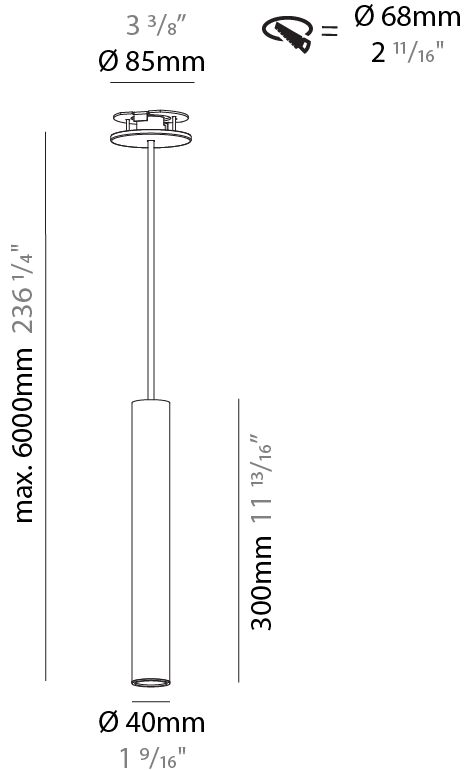

GENERAL

Series: Hangover
Subseries: Hangover Monopoint Recessed Canopy
Brand: Prolicht
Division: Architectural
Mounting Type: Suspension
Mounting Location: Ceiling
Subcategory: Pendant

PHYSICAL

Shape: Cylinder
Diameter (mm): 40
Diameter (in): 1 9/16"
Height (mm): 300
Height (in): 11 13/16"
Max. Overall Height (mm): 2300
Max. Overall Height (in): 90 9/16"
Light Distribution: Downlight
Diffuser: Shine Ring 0-6
Fixture Finish: SSR / BKV / CWI / CRY / HAB / LAG / UFT / ITA / RUA / RUR / MIC / FTG / MYG / TWT / LOD / PUS / FRO / FUP / KIA / POP / BLS / SPG / MEY / GOH / GUM / CHC / COM / ABZ / JAG / OBR / MOS / ROR
Fixture Material: Aluminum
Cable Details: 2000mm / 6000mm Cable in White / Black / Orange / Red
Cut-out Measurements: 68mm / 2 11/16"

ELECTRICAL

Lamp Type: LED (Zhaga Standard)
Input Wattage (W): 10.9
Total Output Wattage (W): 9
Dimming: Non-Dimmable
Driver Included: Yes
Driver Location: External
Driver Type: Constant Current
Driver Class: Class 2
Input Voltage (V): 120
Constant Current (mA): 500
Upon Request: Remote: 0-10Vdc dimming / Phase dimming 120Vac

LED

Number of LEDs: 1
Color Temperature (°K): 2700 / 3000 / 4000
Max. Delivered Lumen (lm): 842
CRI: >90 CRI
Lamp Life (hrs): 50000
Upon Request: ***3500K available in minimum quantities (larger quantities upon request)

OPTICAL

Reflector°: 40 / 50

RATINGS AND CERTIFICATIONS

Certified By: Certified for North American Standards
IP rating: IP20