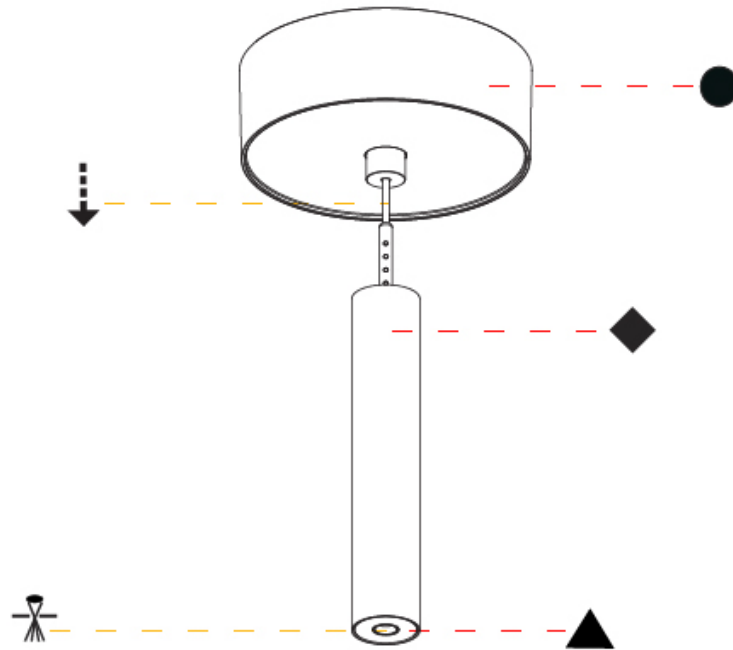

OPTICAL

Optic°: 24 / 32 / 34 / 55 / 58

RATINGS AND CERTIFICATIONS

Certified By: Certified for North American Standards
 IP rating: IP20

HANGOVER PLUG MONOPOINT SURFACE CANOPY SUSPENSION

A30824-

PROJECT	_____
TYPE	_____
SPECIFIER	_____
QUANTITY	_____
DATE	_____