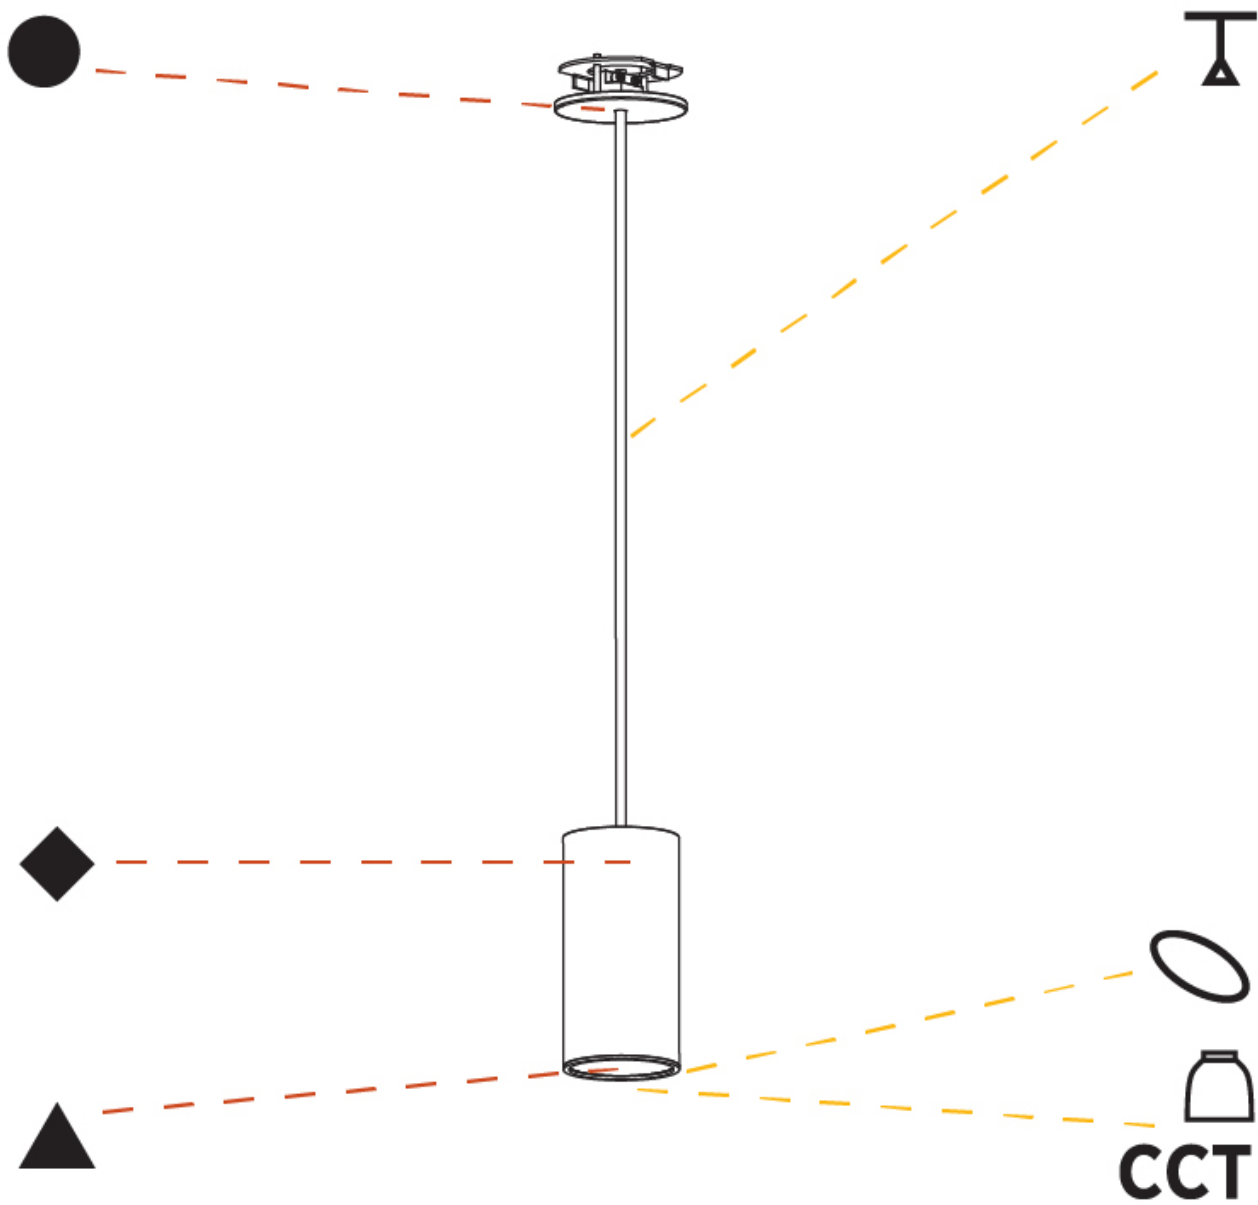

HANGOVER MONOPOINT RECESSED CANOPY SUSPENSION

A300156-

PROJECT
TYPE
SPECIFIER
QUANTITY
DATE

A