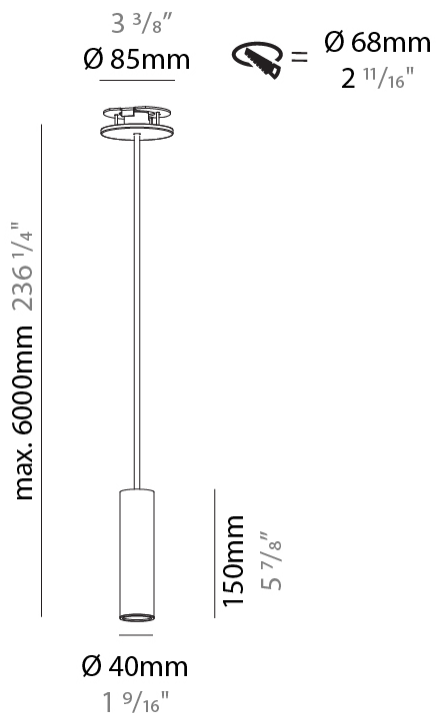

ELECTRICAL

Lamp Type: LED (Zhaga Standard)
Input Wattage (W): 10.9
Total Output Wattage (W): 9
Dimming: Non-Dimmable
Driver Included: Yes
Driver Location: External
Driver Type: Constant Current
Driver Class: Class 2
Input Voltage (V): 120
Constant Current (MA): 500
Upon Request: Remote: 0-10Vdc dimming / Phase dimming 120Vac

LED

Number of LEDs: 1
Color Temperature (°K): 2700 / 3000 / 4000
Max. Delivered Lumen (lm): 842
CRI: >90 CRI
Lamp Life (hrs): 50000
Upon Request: ***3500K available in minimum quantities (larger quantities upon request)

OPTICAL

Reflector: 40 / 50

RATINGS AND CERTIFICATIONS

Certified By: Certified for North American Standards

© 2024, T 1800-388-3382, F 416-247-9319, www.zaneen.com

Available for International specifications by adding 'INT' at the end of the existing Model #. For assistance on 'custom' specifications, contact zteam@zaneen.com. In a constant effort to supply the best product, we reserve the right to change specifications or materials without notice. The most recent specification sheets are found at zaneen.com