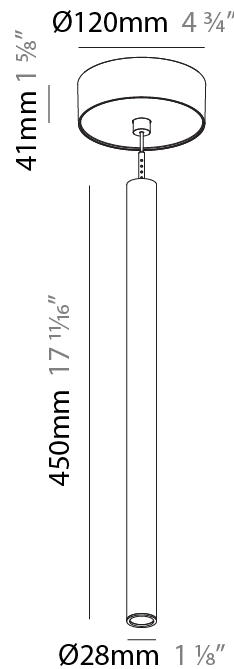

PHYSICAL

Shape: Cylinder
Diameter (mm): 28
Diameter (in): 1 1/8
Height (mm): 450
Height (in): 17 11/16
Max. Overall Height (mm): 2450
Max. Overall Height (in): 96 7/16
Light Distribution: Downlight
Weight (kg): 0.64
Weight (lbs): 1.41
Diffuser: Shine Ring - Opal / Yellow / Orange / Red / Blue / Green
Fixture Finish: SSR / BKV / CWI / CRY / HAB / LAG / UFT / ITA / RUA / RUR / MIC / FTG / MYG / TWT / LOD / PUS / FRO / FUP / KIA / POP / BLS / SPG / MEY / GOH / GUM / CHC / COM / ABZ / JAG / OBR / MOS / ROR
Fixture Material: Aluminum
Cable Details: 2000mm or 4000mm Black Cable

ELECTRICAL

Lamp Type: LED (Zhaga Standard)
Input Wattage (W): 6.6
Total Output Wattage (W): 6
Dimming: Tri-Mode (Non-Dimming and Phase Dimming (120Vac only) and 0-10V Dimming)
Driver Included: Yes
Driver Location: External
Driver Type: Constant Current - Universal
Driver Class: Class 2
Housing: ENCP3 w/quick connect
Input Voltage (V): 120 - 277
Constant Current (MA): 500

LED

Number of LEDs: 1
Color Temperature (°K): 2700 / 3000 / 3500 / 4000
Max. Delivered Lumen (lm): 330 / 350 / 363 / 370
CRI: >90 CRI
Efficiency (%): 86
Lamp Life (hrs): 50000
Upon Request: ***3500K available in minimum quantities (larger quantities upon request)

OPTICAL

Optic°: 24 / 32 / 58

RATINGS AND CERTIFICATIONS

Certified By: Certified for North American Standards
IP rating: IP20