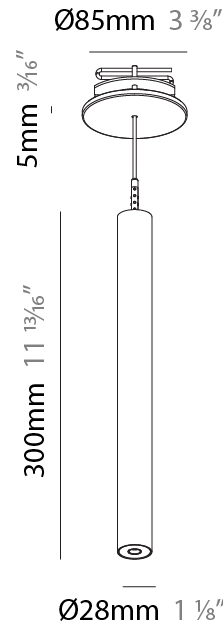

ELECTRICAL

Lamp Type: LED (Zhaga Standard)
Input Wattage (W): 6.6
Total Output Wattage (W): 6
Dimming: Tri-Mode (Non-Dimming and Phase Dimming (120Vac only) and 0-10V Dimming)
Driver Included: Yes
Driver Location: External
Driver Type: Constant Current - Universal
Driver Class: Class 2
Housing: ENCP3 w/Quick Connect
Input Voltage (V): 120 - 277
Constant Current (MA): 500

LED

Number of LEDs: 1
Color Temperature (°K): 2700 / 3000 / 4000
Max. Delivered Lumen (lm): 330 / 360 / 380
CRI: >90 CRI
Lamp Life (hrs): 50000
Upon Request: ***3500K available in minimum quantities (larger quantities upon request)

OPTICAL

Optic°: 24 / 32 / 34 / 55 / 58

RATINGS AND CERTIFICATIONS

Certified By: Certified for North American Standards
IP rating: IP20

Zaneen Group Inc. © 2024, T 1800-388-3382, F 416-247-9319, www.zaneen.com

Available for International specifications by adding 'INT' at the end of the existing Model #. For assistance on 'custom' specifications, contact zteam@zaneen.com. In a constant effort to supply the best product, we reserve the right to change specifications or materials without notice. The most recent specification sheets are found at zaneen.com

PROJECT
TYPE
SPECIFIER
QUANTITY
DATE