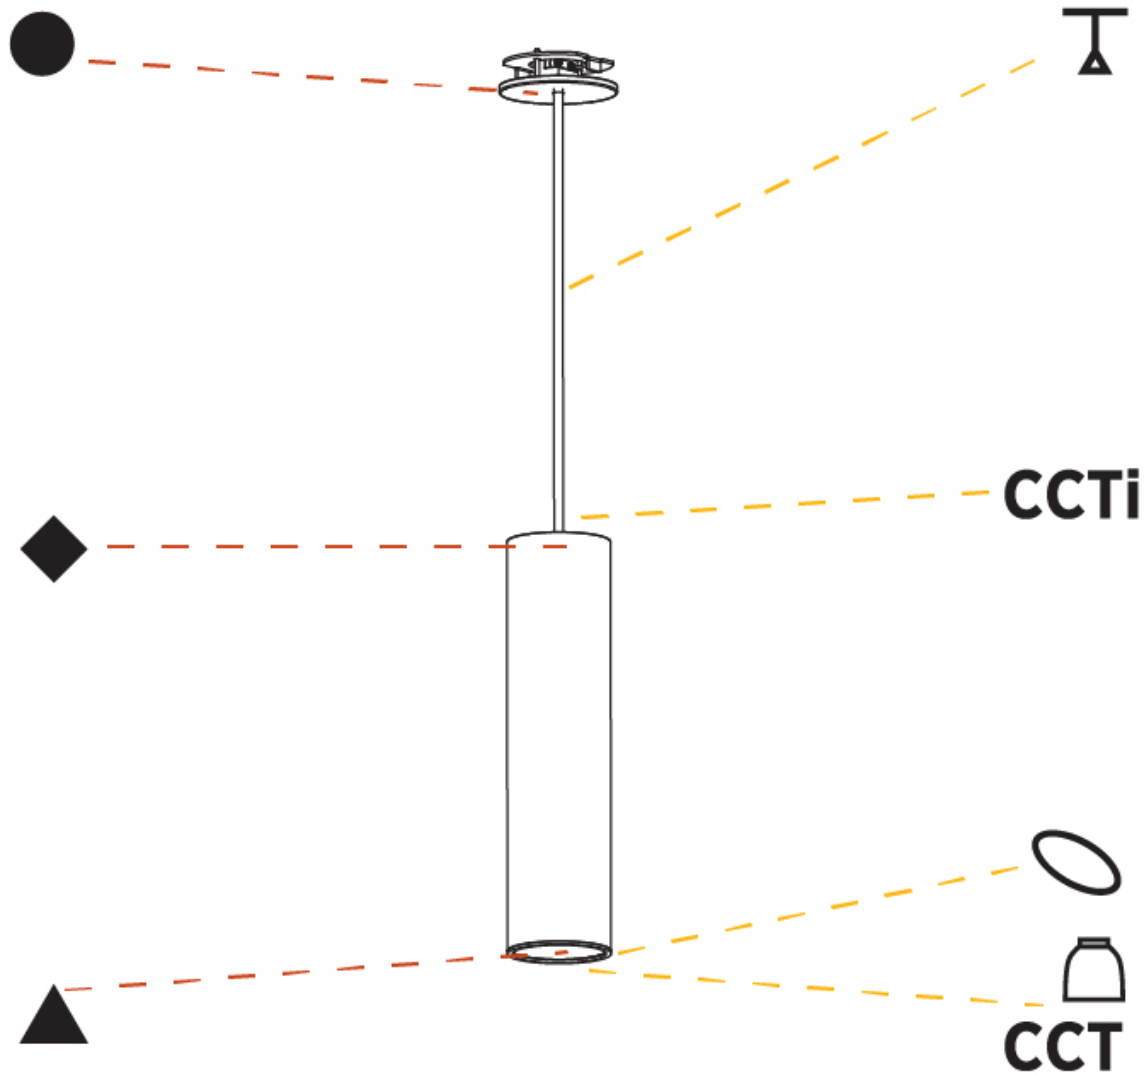

HANGOVER MONOPOINT RECESSED CANOPY SUSPENSION

A300158-

PROJECT
TYPE
SPECIFIER
QUANTITY
DATE

A