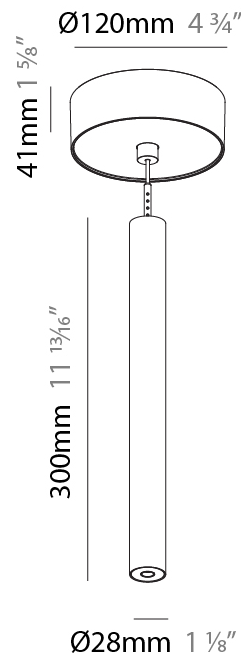

PHYSICAL

Shape: Cylinder
Diameter (mm): 28
Diameter (in): 1 1/8
Height (mm): 300
Height (in): 11 13/16
Max. Overall Height (mm): 2300
Max. Overall Height (in): 90 3/16
Light Distribution: Downlight
Weight (kg): 0.75
Weight (lbs): 1.65
Fixture Finish: SSR / BKV / CWI / CRY / HAB / LAG / UFT / ITA / RUA / RUR / MIC / FTG / MYG / TWT / LOD / PUS / FRO / FUP / KIA / POP / BLS / SPG / MEY / GOH / GUM / CHC / COM / ABZ / JAG / OBR / MOS / ROR
Fixture Material: Aluminum
Cable Details: 2000mm or 4000mm Black Cable

ELECTRICAL

Lamp Type: LED (Zhaga Standard)
Input Wattage (W): 6.6
Total Output Wattage (W): 6
Dimming: Tri-Mode (Non-Dimming and Phase Dimming (120Vac only) and 0-10V Dimming)
Driver Included: Yes
Driver Location: External
Driver Type: Integral LED Driver - Universal
Driver Class: Class 2
Housing: ENCP3 w/quick connect
Input Voltage (V): 120 - 277
Constant Current (MA): 500

LED

Number of LEDs: 1
Color Temperature (°K): 2700 / 3000 / 4000
Max. Delivered Lumen (lm): 330 / 360 / 380
CRI: >90 CRI
Efficiency (%): 86
Lamp Life (hrs): 50000
Upon Request: ***3500K available in minimum quantities (larger quantities upon request)

OPTICAL

Optic°: 24 / 32 / 34 / 55 / 58

RATINGS AND CERTIFICATIONS

Certified By: Certified for North American Standards
IP rating: IP20