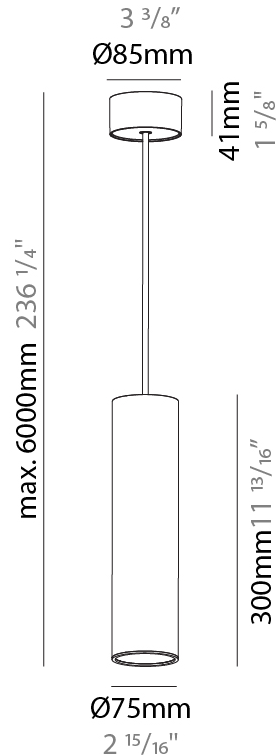

GENERAL

Series: Hangover
Subseries: Hangover Monopoint Surface Canopy
Brand: Prolicht
Division: Architectural
Mounting Type: Suspension
Mounting Location: Ceiling
Subcategory: Pendant

PHYSICAL

Shape: Cylinder
Diameter (mm): 75
Diameter (in): 2 ¹⁵/₁₆
Height (mm): 300
Height (in): 11 ¹³/₁₆
Max. Overall Height (mm): 2300
Max. Overall Height (in): 90 ⁹/₁₆
Light Distribution: Direct / Indirect
Diffuser: Shine Ring 0-6
Fixture Finish: SSR / BKV / CWI / CRY / HAB / LAG / UFT / ITA / RUA / RUR / MIC / FTG / MYG / TWT / LOD / PUS / FRO / FUP / KIA / POP / BLS / SPG / MEY / GOH / GUM / CHC / COM / ABZ / JAG / OBR / MOS / ROR
Fixture Material: Aluminum
Cable Details: 2000mm / 6000mm Cable in White / Black / Orange / Red

ELECTRICAL

Lamp Type: LED (Zhaga Standard)
Input Wattage (W): 20.8
Total Output Wattage (W): 19
Dimming: Tri-Mode (Non-Dimming and Phase Dimming (120Vac only) and 0-10V Dimming)
Driver Included: Yes
Driver Location: External
Driver Type: Constant Current - Universal
Driver Class: Class 2
Housing: ENCP3
Input Voltage (V): 120 - 277
Constant Current (MA): 500

LED

Number of LEDs: 2
Color Temperature (°K): 2700 / 3000 / 4000
Max. Delivered Lumen (lm): 1821
CRI: >90 CRI
Efficiency (%): 86
Lamp Life (hrs): 50000

OPTICAL

Reflector°: 18 / 36 / 52

RATINGS AND CERTIFICATIONS

Certified By: Certified for North American Standards
IP rating: IP20